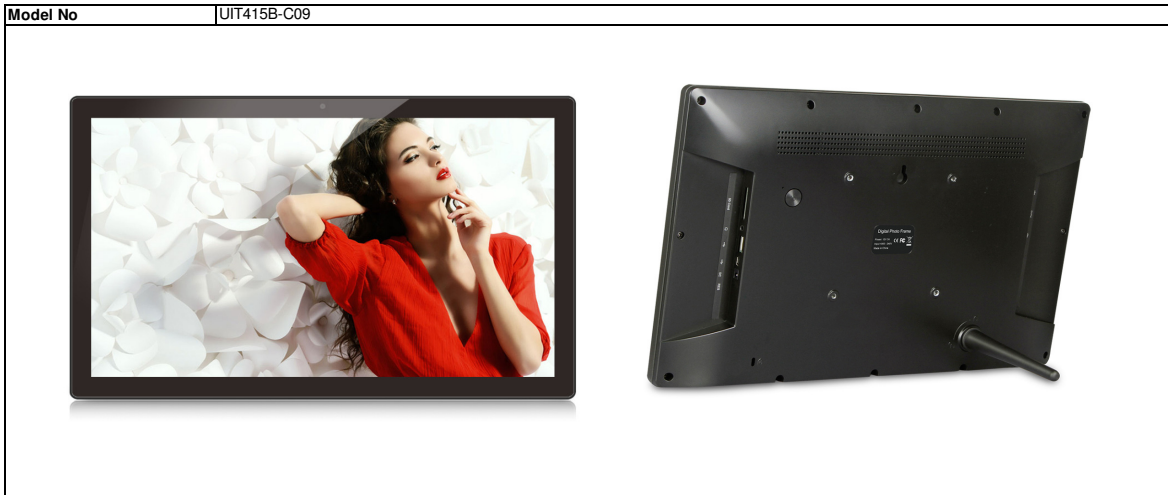

## PRODUCT INFORMATION SHEET

<b>System</b>	CPU	Quad core cortex A17, 1.8G, RK3288
	RAM	2GB
	Internal memory	16GB
	Operation System	Android 6.0
	Touch Screen	10-Point capacitive touch
<b>Display</b>	Panel	Full HD 15.6"LCD panel,IPS
	Resolution	1920*1080
	Active area	344.16(H)x193.59mm(V)
	Viewing angle	85/85/85/85(L/R/U/D)
	Display mode	Normally black,IPS
	Contrast ratio	700
	Luminance	250cdm2
	Aspect Ratio	16:9
<b>Network</b>	WiFi	802.11b/g/n
	3G dongle	3G USB dongle ext.
	Ethernet	100M/1000M Ethernet
	Bluetooth	Bluetooth 4.0
<b>Interface</b>	Card slot	SD,Support up to 32GB
	USB Device	Mini USB OTG
	USB Host	USB 3.0
	USB Hostx2	USB Host 2.0
	Power Jack	DC power input
	RJ45	Ethernet
	HDMI	HDMI output
<b>Media plays</b>	Earphone	3.5mm earphone
	Video format	MPEG-1,MPEG-2,MPEG-4,H.263,H.264,VC1,RV etc.,support up to 4K
	Audio format	MP3/WMA/AAC etc.
<b>Other</b>	Photo	jpeg
	Wall mounting bracket	100mm*100mm wall mounting
	Camera	2m pixel camera on front
	Speaker	2*2W
	Micphone	yes
	Language	Multi-language
	Working temp	0--40 degree
	Power on ethernet	Through RJ45
	Certificates	CE/FCC/RoHS
	<b>Accessories</b>	Adapter
User manual		yes

### Product Measurement, mm

Unit (Without packaging)			Giftbox (With Packaging)			Carton 4pcs/CTN		
L	W	H	L	W	H	L	W	H
388mm	245mm	27mm	475mm	295mm	85mm	490mm	360mm	313mm
Net(kg)		1.3KG	Net(kg)		2.2KG	Net		8.8KG
						G.W		9.8KG