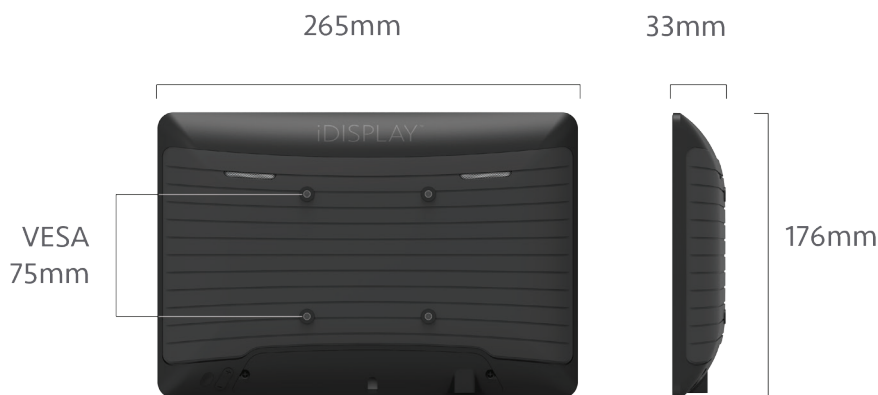

iDISPLAY™ Tablet 10.1" UIT410B-B04

The iDISPLAY Tablet 10.1" is designed as an interactive display for any location. Operating on an Android operating system and powered by Pulse technology, this slim and elegant display includes all of the solutions needed for commercial locations. Attach to any standard TV/monitor VESA bracket and simply turn on the power. It is a fully interactive commercial display that uses capacitive touch, built in WiFi and LAN, and a host of integrated features that work in either landscape or portrait format. With the option to expand to 3G services*, this is an amazing, interactive digital display that creates an engaging, memorable consumer experience.