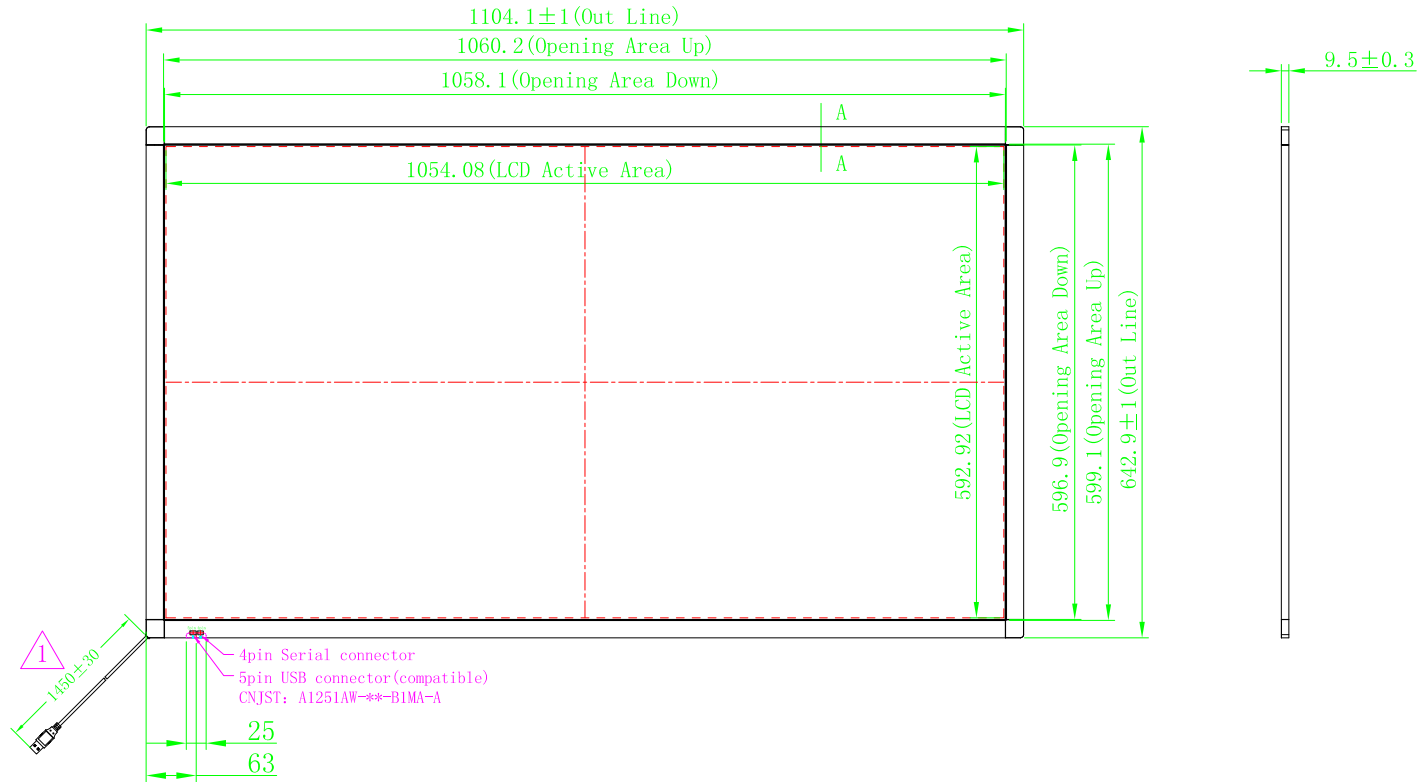

LOGO	REV.	Date	Changes
	1.1	20140806	change the length of USB cable

Remark: The product was designed to be base on Sumsung LCD

TOLERANCES
(UNLESS OTHERWISE STATED)

DECIMALS	ANGLES	±0.5°
> 2000mm	±2.00mm	
1600 < x ≤ 2000mm	±1.20mm	
1200 < x ≤ 1600mm	±1.00mm	
800 < x ≤ 1200mm	±0.50mm	
400 < x ≤ 800mm	±0.40mm	
120 < x ≤ 400mm	±0.30mm	
30 < x ≤ 120mm	±0.20mm	
≤ 30mm	±0.10mm	

<p>广州华欣电子科技有限公司 GUANGZHOU HUAXIN ELECTRONIC CO.,LTD.</p>				
MODEL NO.	FB Series			
PART No.	FB48WH00D-CT-A1	SCALE	1:1	NOTES:
PART NAME	Mechanical Design	REV.	1.1	
UNIT	mm	SIZE	FREE	
MATERIAL		SHEET	1/1	
SURFACE			CHK' D	
DRAWN			APP' D	