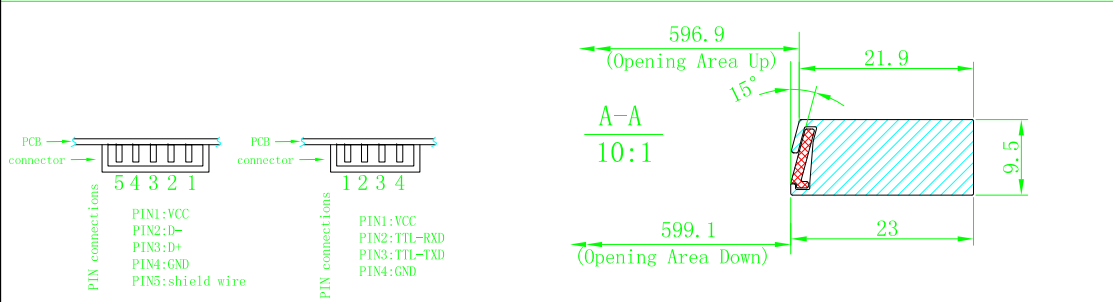

LOGO	REV.	Date	Changes
	1.1	20140806	change the length of USB cable

Remark: The product was designed to be base on Sumsung LCD

TOLERANCES
(UNLESS OTHERWISE STATED)

DECIMALS	ANGLES	±0.5°
> 2000mm	±2.00mm	
1600 < x ≤ 2000mm	±1.20mm	
1200 < x ≤ 1600mm	±1.00mm	
800 < x ≤ 1200mm	±0.50mm	
400 < x ≤ 800mm	±0.40mm	
120 < x ≤ 400mm	±0.30mm	
30 < x ≤ 120mm	±0.20mm	
≤ 30mm	±0.10mm	

<p>广州华欣电子科技有限公司 GUANGZHOU HUAXIN ELECTRONIC CO.,LTD.</p>				
MODEL NO.	FB Series			
PART No.	FB48WH00D-CT-A1	SCALE	1:1	NOTES:
PART NAME	Mechanical Design	REV.	1.1	
UNIT	mm	SIZE	FREE	
MATERIAL		SHEET	1/1	
SURFACE			CHK' D	
DRAWN			APP' D	